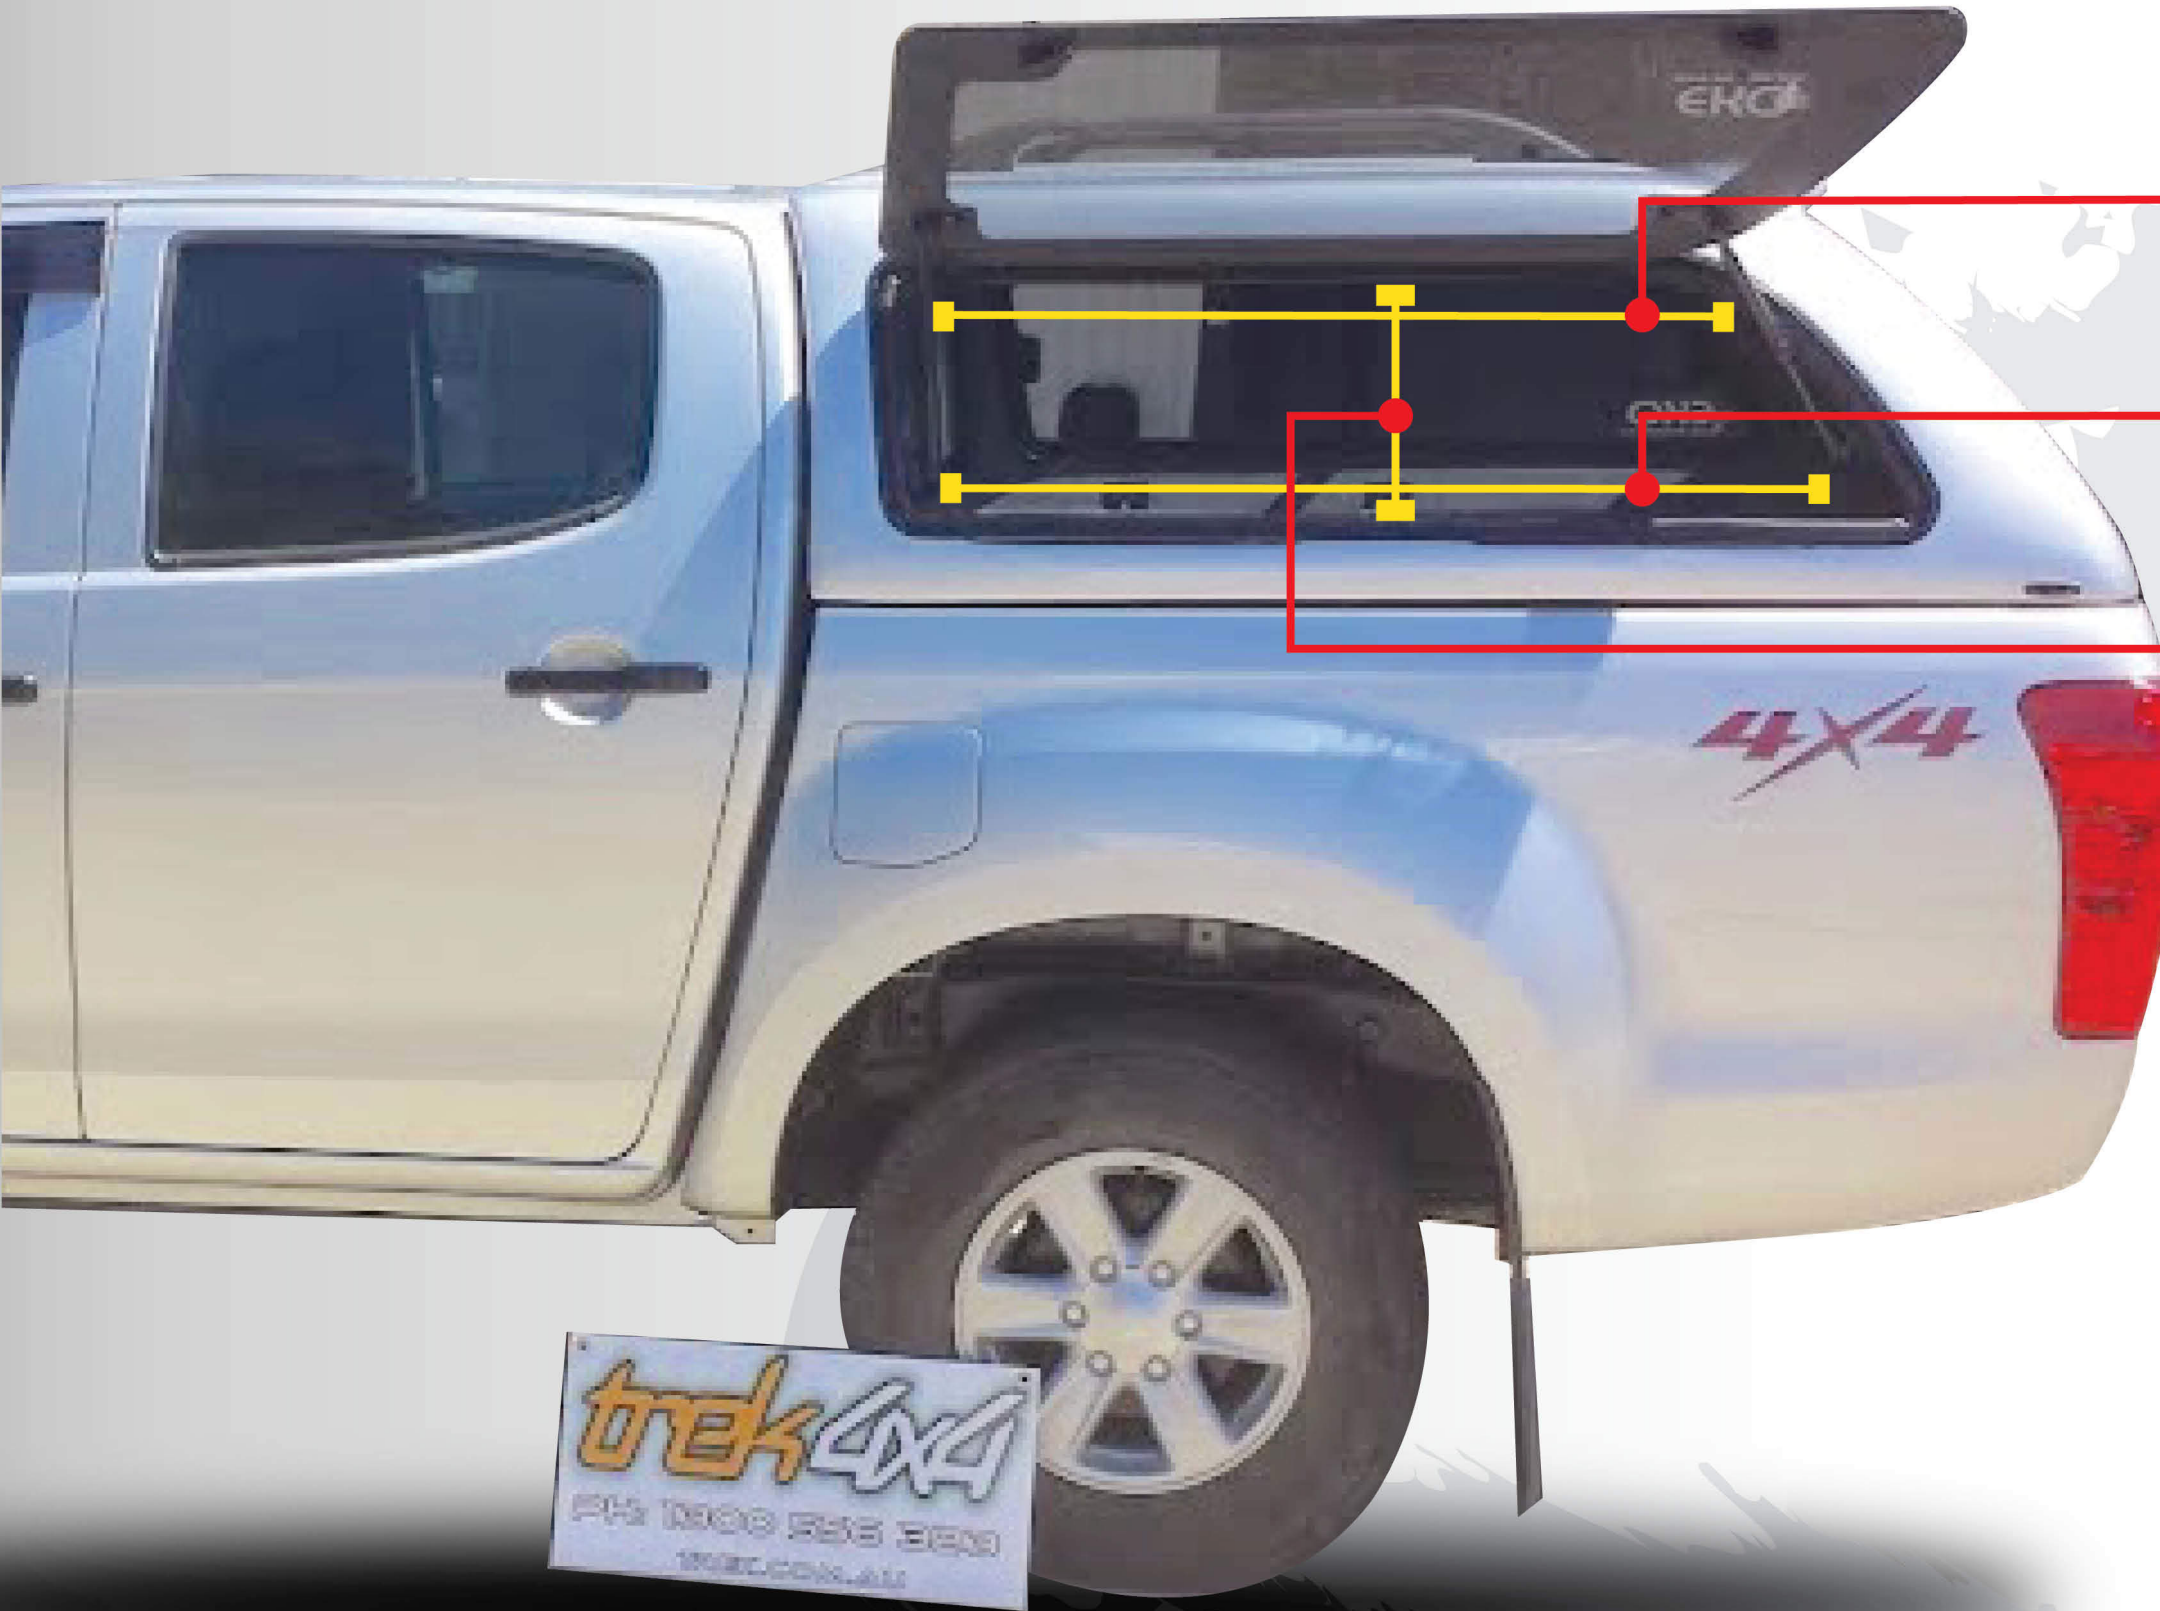

**Minimum Width: 985 mm.**

**Maximum Width: 1,175 mm.**

**Tailgate Frame Height: 855 mm.**

**Internal Height: 975 mm.**

**ISUZU**

**Minimum Width: 945 mm.**

**Maximum Width: 1,050 mm.**

**Height: 310 mm.**

**ISUZU**

All right reserved to modify the text  
[www.ekotops.com](http://www.ekotops.com)

**New2012+ Isuzu D-Max.MK.4 (Double-Cab)**